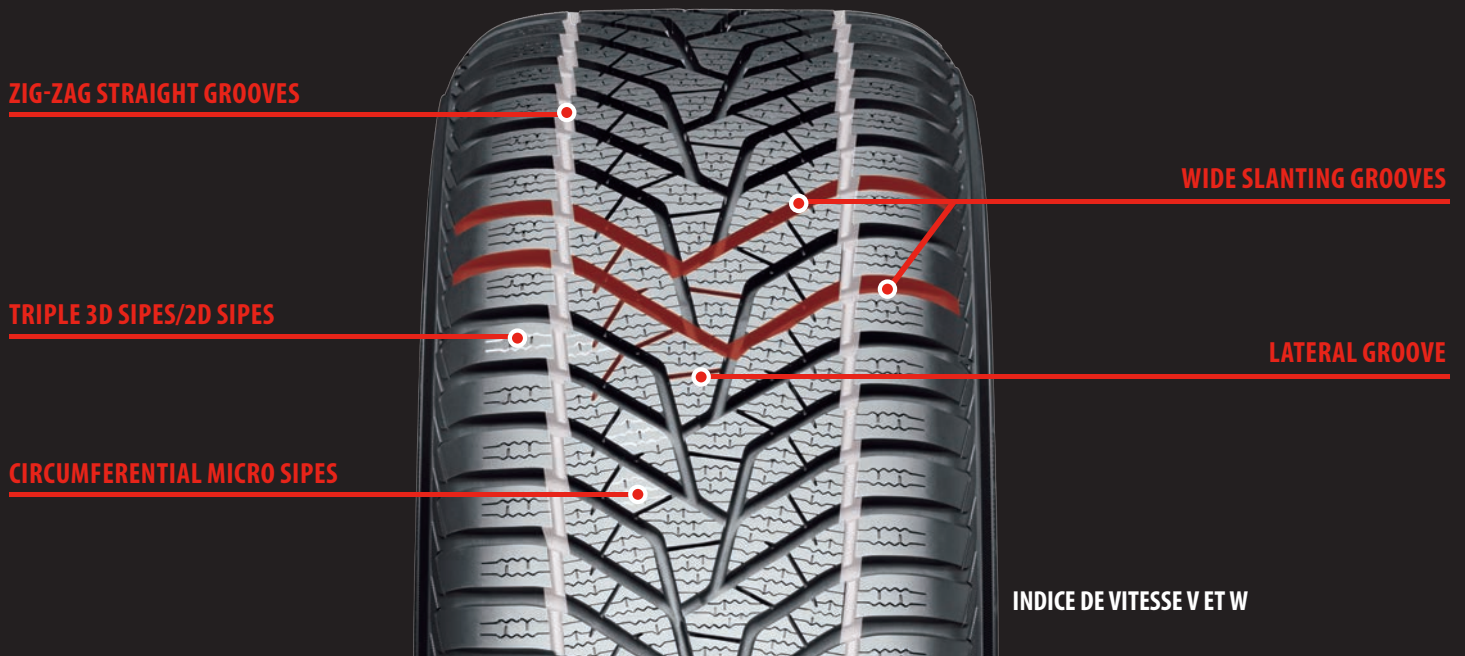

*BluEarth**WINTER V905

PEAK PERFORMANCE ALL WINTER

THE IDEAL FUSION OF TECHNOLOGY & PERFORMANCE

The winter tire designed for performance vehicles. Introducing the BluEarth Winter V905, where advanced technologies combine to deliver confident handling and a lower rolling resistance for performance cars and SUVs throughout the winter – rain or shine, snow or slush. With an increased edge effect and all-new compound, the BluEarth Winter V905 will keep your car ready to grip the winter roads.

SILICA END-LOCKED COMPOUND

Delivers performance across winter temperatures while promoting low rolling resistance.

TRIPLE 3D SIPES

Increase block stiffness for confident handling in all conditions. Advanced construction contributes to driving stability while its lightweight design lowers fuel consumption.

ZIGZAG CIRCUMFERENTIAL GROOVES

Work in tandem with Variable Angled Lateral Grooves to improve lateral stability and help prevent sliding while cornering.

SIZES

205/55R16 94V XL	245/45R17 99V XL	245/50R18 104V XL	245/50RF19 105V XL ZPS
215/55R16 97V XL	215/45R18 93V XL	225/45R19 96V XL	225/40R19 93W XL
225/55R16 99V XL	215/55R18 95V	225/55R19 99V	235/35R19 91W XL
205/50R17 93V XL	225/40R18 92W XL	235/45R19 99V XL	255/35R19 96W XL
215/45R17 91V XL	225/45R18 95V XL	245/40R19 98V XL	265/35R19 98W XL
215/50R17 95V XL	225/50R18 95V	245/45R19 102W XL	285/30R20 99W XL
215/55R17 98V XL	225/55R18 98V	255/40R19 100V XL	275/45R21 110V XL
225/45R17 94V XL	235/40R18 95W XL	255/45R19 104V XL	215/50R18 92V
225/50R17 98V XL	235/45R18 98V XL	255/45R20 105V XL	235/50R19 103V XL
225/55R17 101V XL	235/50R18 101V XL	275/40R20 106V XL	
235/45R17 97V XL	245/40R18 97W XL	275/45R20 110V XL	
235/55R17 103V XL	245/45R18 100V XL	245/40R21 100V XL	

The BluEarth brand is reserved for Yokohama's most environmentally friendly tires engineered with advanced technologies focused on fuel-efficiency and performance.